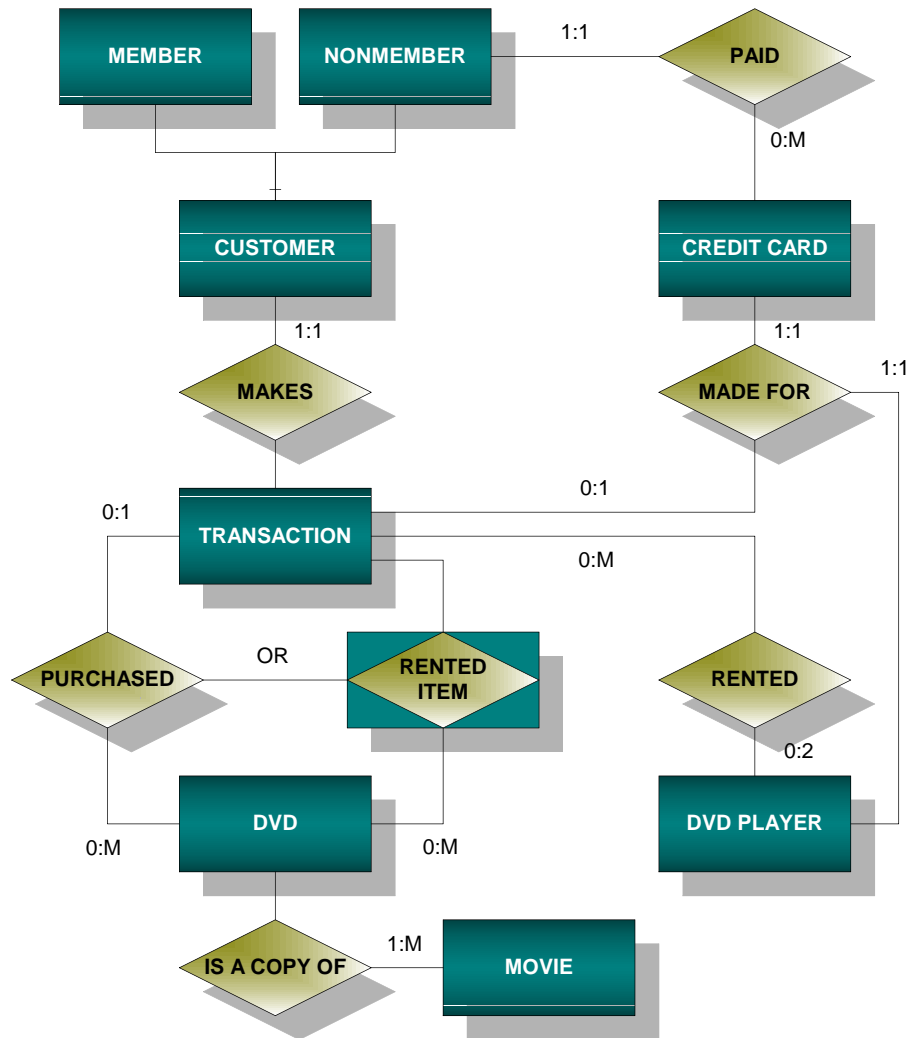

Chen Data Model

Descripton: This entity relationship diagram depicts the Chen notation for data modeling.